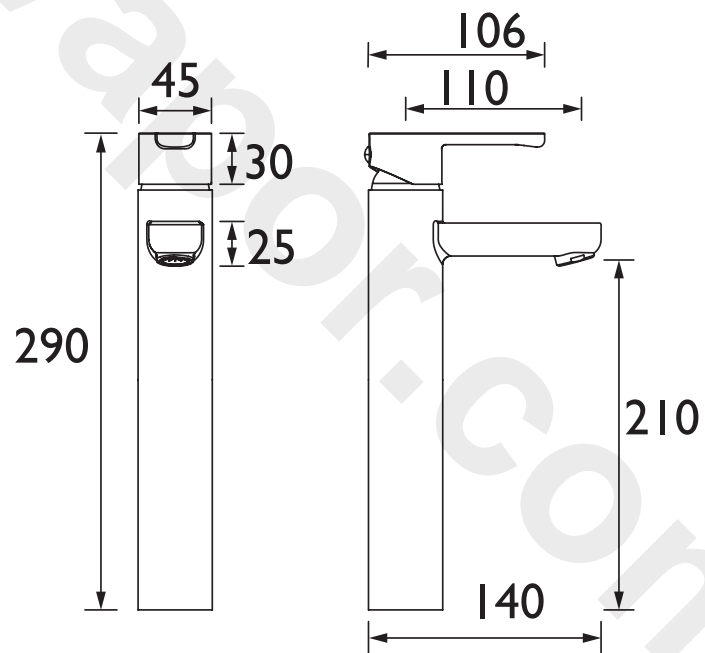

NR TBAS C

NERO Tap Range Nero Tall Basin Mixer (no waste) Chrome

Specification

Product Type:	Bathroom Tap
Main Construction Material:	Brass
Mount Type:	Deck
Handle Type:	Lever
Connection Inlet:	M10 x 530mm 15mm Compression Flexi Pipes
Connection Outlet:	M24 Anti-Splash
Number of Tap Holes:	1
Valve/Cartridge Type:	35mm Ceramic Cartridge
Plumbing System Requirements:	Suitable for all plumbing systems, ideally balanced
Minimum Dynamic Pressure (bar):	0.2 bar
Maximum Dynamic Pressure (bar):	5.0 bar
Maximum Hot Water Temperature °C:	65°C
Maximum Static Pressure (bar):	10 bar
Flow Type:	Single
Isolation Included:	No

Product Certifications:

For more products, visit our website:
<http://www.bristan.com>

Dimensions (measurements in mm)

Flow Rates (l/min)

System Pressure (bar)	0.2	0.5	1	2	3	5
NR TBAS C (mixed)	5.8	9.1	12.9	18.2	22.3	28.8